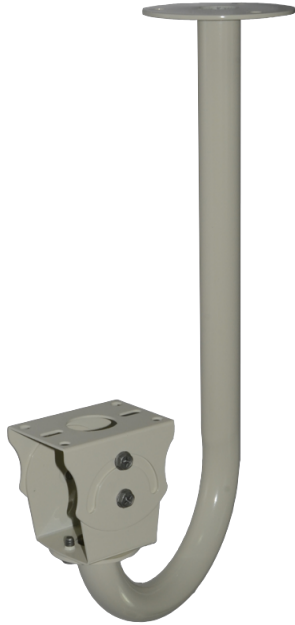

# LTMH07

## Pendant Mount Bracket

Pendant mount bracket

### Tech Specs

<b>Model</b>	LTMH07
<b>Maximum Load</b>	10 kg (22.05 lb)
<b>Material</b>	Steel
<b>Finish</b>	Beige polyester powder coat
<b>Dimensions (W × H × L)</b>	350 mm × 230 mm × 60 mm (13.78 in × 9.06 in × 2.36 in)
<b>Weight</b>	1.5 kg (3.31 lb)
<b>Related Products</b>	-