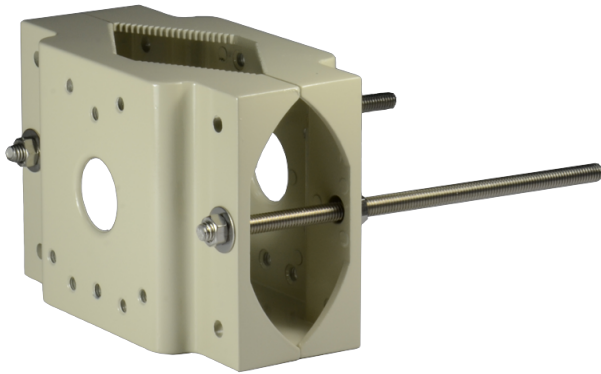

# LTMH03

## Pole Mount Bracket

Lamp pole mount bracket (2 sides)

### Tech Specs

<b>Model</b>	LTMH03
<b>Maximum Load</b>	20 kg (44.1 lb)
<b>Material</b>	Die-cast aluminum
<b>Finish</b>	Beige polyester powder coat
<b>Suitable Pole Dimension (Ø)</b>	90 mm to 140 mm (3.5 in to 5.5 in)
<b>Dimensions (W × H × L)</b>	182 mm × 45 mm × 114 mm (7.2 in × 1.8 in × 4.5 in)
<b>Weight</b>	1.3 kg (2.9 lb)
<b>Related Products</b>	-